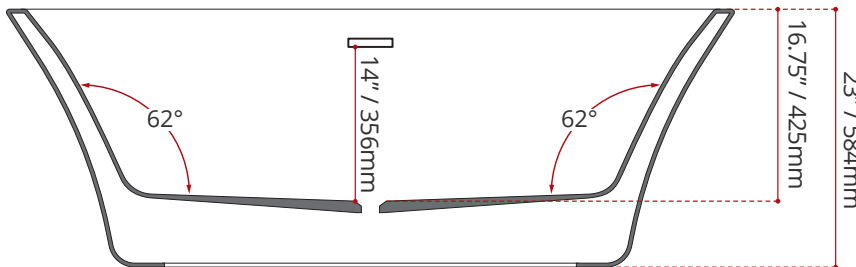

Product images are for illustration purposes only. Actual product(s) may vary.

MODEL No.	FINISH
<b>916</b>	<b>GW</b> GLOSS WHITE

DIMENSIONS	WATER DEPTH	CAPACITY
<ul style="list-style-type: none"> <li>• Length: 65.75" / 1670mm</li> <li>• Width: 29.375" / 746mm</li> <li>• Height: 23" / 584mm</li> </ul>	14" / 356mm Drain to overflow	42 gal. 159 litres of water

**PRODUCT INFORMATION:**

Valley's ETHER bathtub is the perfect mix of elegance and sophistication. This modern tub was made keeping relaxation and style in mind. The elevated, curved backrest comfortably moulds to your body so you can relax and enjoy your bath. *This tub comes with an integral slotted overflow and a chrome pop-up drain is included.* Complies with CSA & IAPMO standards

**SHIPPING INFORMATION:**

- Length: 69" / 1753mm
- Width: 32" / 813mm
- Height: 25" / 635mm
- Net Weight: 43 kg / 95 lbs.
- Gross Weight: 54 kg / 119 lbs.

DISCLAIMER: Measurements may vary ± ¼" (Diagram Not to scale)