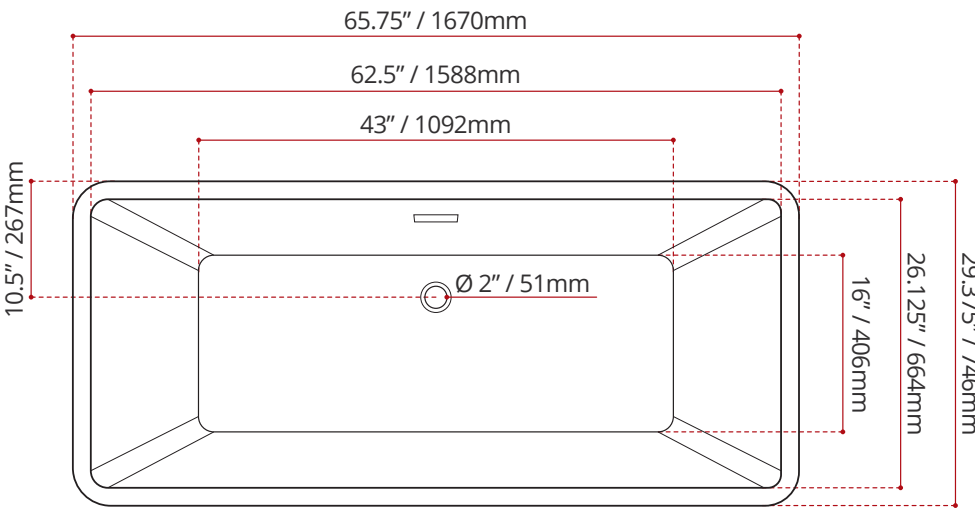

Product images are for illustration purposes only. Actual product(s) may vary.

MODEL No.	FINISH
<b>916</b>	<b>GW</b> GLOSS WHITE

DIMENSIONS	WATER DEPTH	CAPACITY
<ul style="list-style-type: none"> <li>• Length: 65.75" / 1670mm</li> <li>• Width: 29.375" / 746mm</li> <li>• Height: 23" / 584mm</li> </ul>	14" / 356mm Drain to overflow	42 gal. 159 litres of water

**PRODUCT INFORMATION:**

Valley's ETHER bathtub is the perfect mix of elegance and sophistication. This modern tub was made keeping relaxation and style in mind. The elevated, curved backrest comfortably moulds to your body so you can relax and enjoy your bath. *This tub comes with an integral slotted overflow and a chrome pop-up drain is included.* Complies with CSA & IAPMO standards

**SHIPPING INFORMATION:**

- Length: 69" / 1753mm
- Width: 32" / 813mm
- Height: 25" / 635mm
- Net Weight: 43 kg / 95 lbs.
- Gross Weight: 54 kg / 119 lbs.

DISCLAIMER: Measurements may vary ± ¼" (Diagram Not to scale)